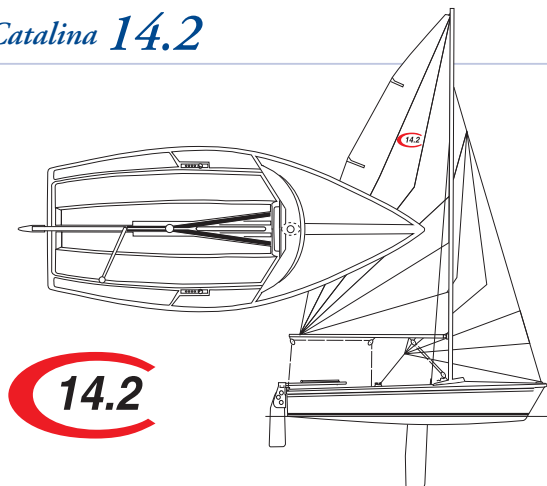

## Catalina 14.2

<b>Length Overall</b>	4.62 m	15' 2"
<b>Length of Hull</b>	4.32 m	14' 2"
<b>Length at Waterline</b>	4.04 m	13' 3"
<b>Beam</b>	1.88 m	6' 2"
<b>Draft</b>	<i>Board Up</i>	.10 m 0' 4"
	<i>Board Down</i>	1.07 m 3' 6"
	<i>Keel</i>	.61 m 2' 0"
<b>Approx. basic weight</b>	<i>Centerboard</i>	154.22 kg 340 lbs
	<i>Keel</i>	258.54 kg 570 lbs
<b>Sail Area (100% foretriangle)</b>	10.31 m <sup>2</sup>	111 sq ft
<b>Boom Vang</b>	Block & Tackle	
<b>Mast Height Above Waterline</b>	6.73 m	22' 1"
<b>Mast Material</b>	Aluminum	
<b>Boom Material</b>	Aluminum	
<b>Opening Hatches/Ports</b>	1	
<b>Cockpit Seat Length</b>	2.44 m	8' 0"
<b>Cockpit Width Max</b>	1.30 m	4' 3"
<b>Tiller Extension</b>	Standard	
<b>Hiking Straps</b>	Standard	
<b>White or Colored Sails</b>	Standard	

## Catalina 16.5

<b>Length Overall</b>	5.44 m	17' 10"
<b>Length of Hull</b>	4.98 m	16' 4"
<b>Length at Waterline</b>	4.69 m	15' 5"
<b>Beam</b>	2.13 m	7' 0"
<b>Draft</b>	<i>Board Up</i>	.127 m 0' 5"
	<i>Board Down</i>	1.34 m 4' 5"
	<i>Keel</i>	.91 m 3' 0"
<b>Approx. basic weight</b>	<i>Centerboard</i>	195.04 kg 430 lbs
	<i>Keel</i>	294.83 kg 650 lbs
<b>Sail Area (100% foretriangle)</b>	13.38 m <sup>2</sup>	144 sq ft
<b>Boom Vang</b>	Block & Tackle	
<b>Mast Height Above Waterline</b>	6.95 m	22' 10"
<b>Mast Material</b>	Aluminum	
<b>Boom Material</b>	Aluminum	
<b>Opening Hatches/Ports</b>	1	
<b>Cockpit Seat Length</b>	2.85 m	9' 4.5"
<b>Cockpit Width Max</b>	1.39 m	4' 7"
<b>Tiller Extension</b>	Standard	
<b>Hiking Straps</b>	Standard	
<b>White Sails</b>	Standard	