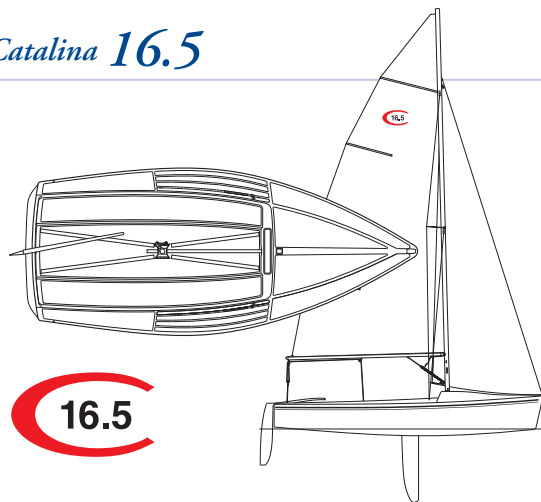

## Catalina 14.2

<b>Length Overall</b>	4.62 m	15' 2"
<b>Length of Hull</b>	4.32 m	14' 2"
<b>Length at Waterline</b>	4.04 m	13' 3"
<b>Beam</b>	1.88 m	6' 2"
<b>Draft</b>	<i>Board Up</i>	.10 m 0' 4"
	<i>Board Down</i>	1.07 m 3' 6"
	<i>Keel</i>	.61 m 2' 0"
<b>Approx. basic weight</b>	<i>Centerboard</i>	154.22 kg 340 lbs
	<i>Keel</i>	258.54 kg 570 lbs
<b>Sail Area (100% foretriangle)</b>	10.31 m <sup>2</sup>	111 sq ft
<b>Boom Vang</b>	Block & Tackle	
<b>Mast Height Above Waterline</b>	6.73 m	22' 1"
<b>Mast Material</b>	Aluminum	
<b>Boom Material</b>	Aluminum	
<b>Opening Hatches/Ports</b>	1	
<b>Cockpit Seat Length</b>	2.44 m	8' 0"
<b>Cockpit Width Max</b>	1.30 m	4' 3"
<b>Tiller Extension</b>	Standard	
<b>Hiking Straps</b>	Standard	
<b>White or Colored Sails</b>	Standard	

## Catalina 16.5

<b>Length Overall</b>	5.44 m	17' 10"
<b>Length of Hull</b>	4.98 m	16' 4"
<b>Length at Waterline</b>	4.69 m	15' 5"
<b>Beam</b>	2.13 m	7' 0"
<b>Draft</b>	<i>Board Up</i>	.127 m 0' 5"
	<i>Board Down</i>	1.34 m 4' 5"
	<i>Keel</i>	.91 m 3' 0"
<b>Approx. basic weight</b>	<i>Centerboard</i>	195.04 kg 430 lbs
	<i>Keel</i>	294.83 kg 650 lbs
<b>Sail Area (100% foretriangle)</b>	13.38 m <sup>2</sup>	144 sq ft
<b>Boom Vang</b>	Block & Tackle	
<b>Mast Height Above Waterline</b>	6.95 m	22' 10"
<b>Mast Material</b>	Aluminum	
<b>Boom Material</b>	Aluminum	
<b>Opening Hatches/Ports</b>	1	
<b>Cockpit Seat Length</b>	2.85 m	9' 4.5"
<b>Cockpit Width Max</b>	1.39 m	4' 7"
<b>Tiller Extension</b>	Standard	
<b>Hiking Straps</b>	Standard	
<b>White Sails</b>	Standard	