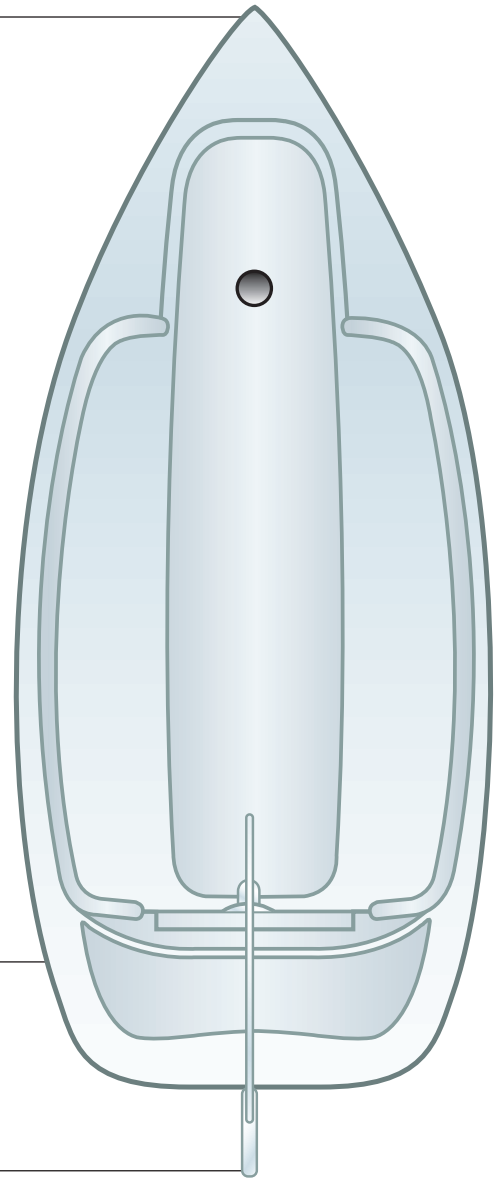

HUNTER

15

www.huntermarine.com

We Go The Distance.

Families and new sailors alike will love the **NEW** Hunter 15. Designed with the novice in mind, the high sides and a comfortably wide beam will lend a confident feeling while under sail. When the kids take to the water, these same design elements will provide peace of mind for the parents. The **NEW** Hunter 15 is easy to trailer, rig and launch and it will carry the entire crew. This is a fun, versatile boat for the family on the go!

Standards and Options

RIGGING

- Anodized Aluminum Mast and Boom
- Boom Vang
- Mainsail
- Roller Furling Jib
- Standing Rigging

DECK/HULL/COCKPIT

- FRP Hull and Deck Construction
- Centerboard
- Foam Positive Flotation
- Heavy Duty Rub Rail
- Kick-Up Rudder
- Removable Drain Plug
- Self-Bailing Drain
- Stainless Steel Bow Eye
- Telescoping Tiller Extension
- Trailer Ratchet Straps
- Transshield™ Shipping Cover

OPTIONS

- Aft Mast Carrier
- Mainsail Cover
- Mast Float
- Motor Mount
- 2.5 HP Outboard Motor
- Seat Cushions
- Trailer - Galvanized
- Trailer Tongue Jack

Versatile for the sailing family

Wide beam for safety and stability

Specifications

Length Overall	14'6" 4.42 m	Sail Area	107 ft ² 9.94 m ²
Beam	6'6" 1.98 m	Basic Weight	340 lb 154 kg
Draft (Board Up)	6" 0.15 m	Towing Weight	530 lb 241 kg
Draft (Board Down)	3'0" 0.92 m	CE Classification	D
Mast Height	21'6" 6.55 m		